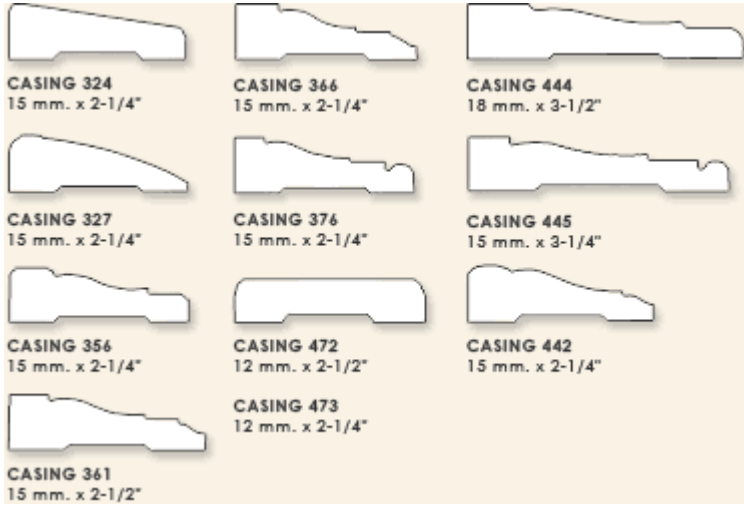

MDF Mouldings

MDF Primed

Base

Casing

Chair Rails

Pine Fingerjoint

Base

Brick Mould